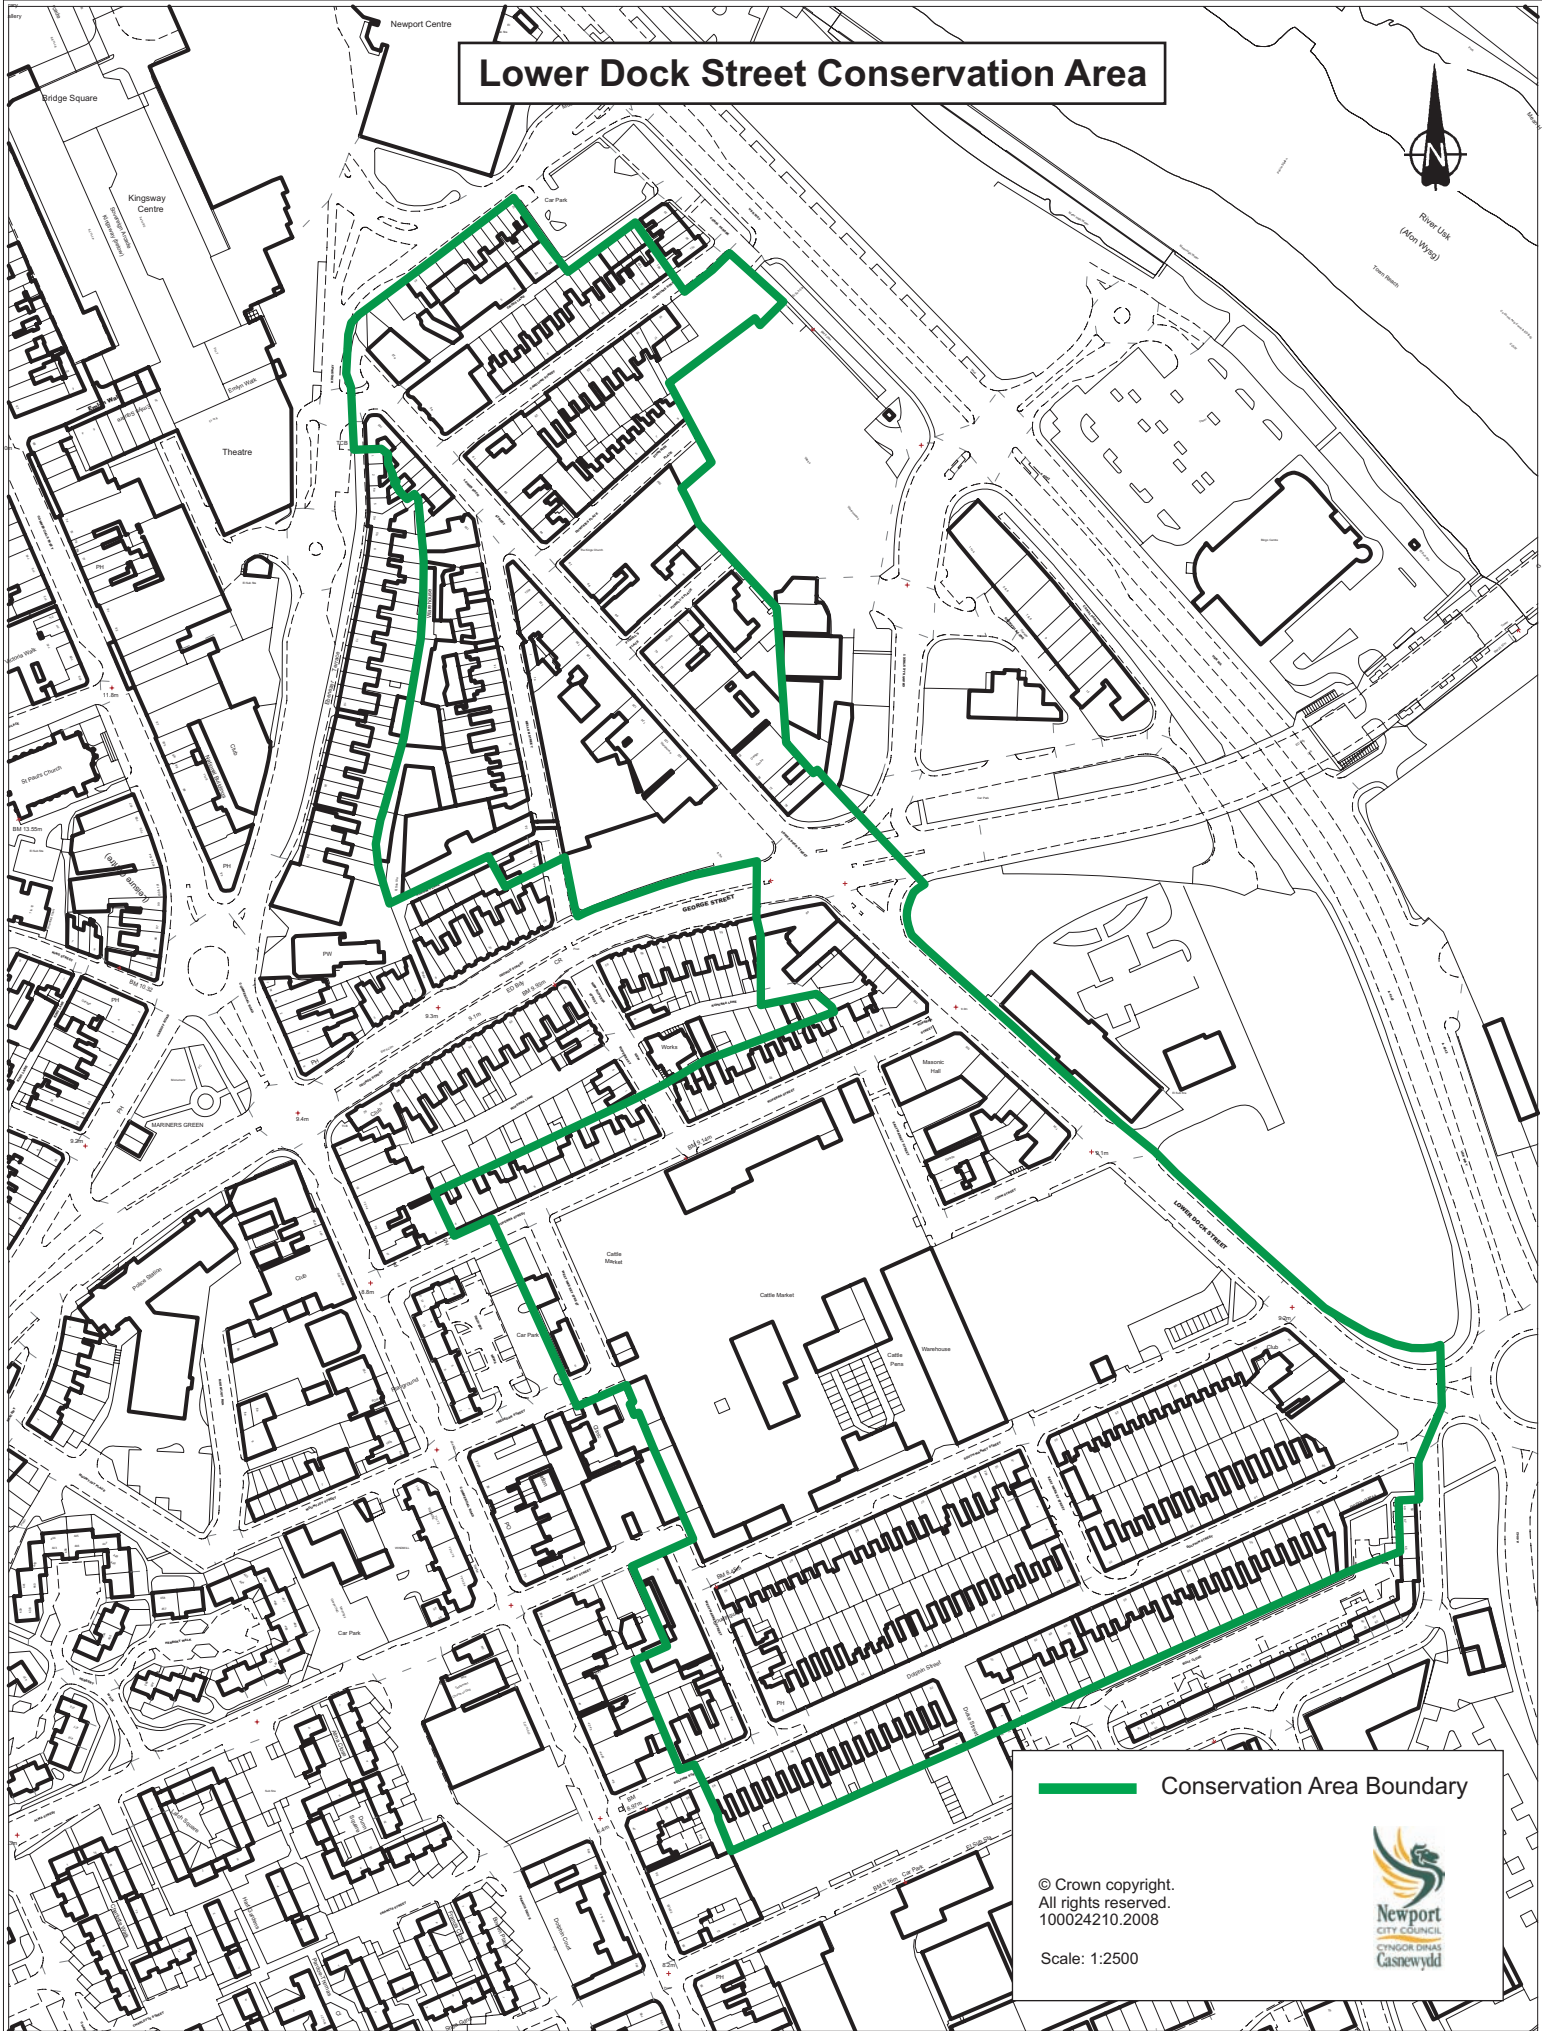

Lower Dock Street Conservation Area

 Conservation Area Boundary

© Crown copyright.
All rights reserved.
100024210.2008

Scale: 1:2500