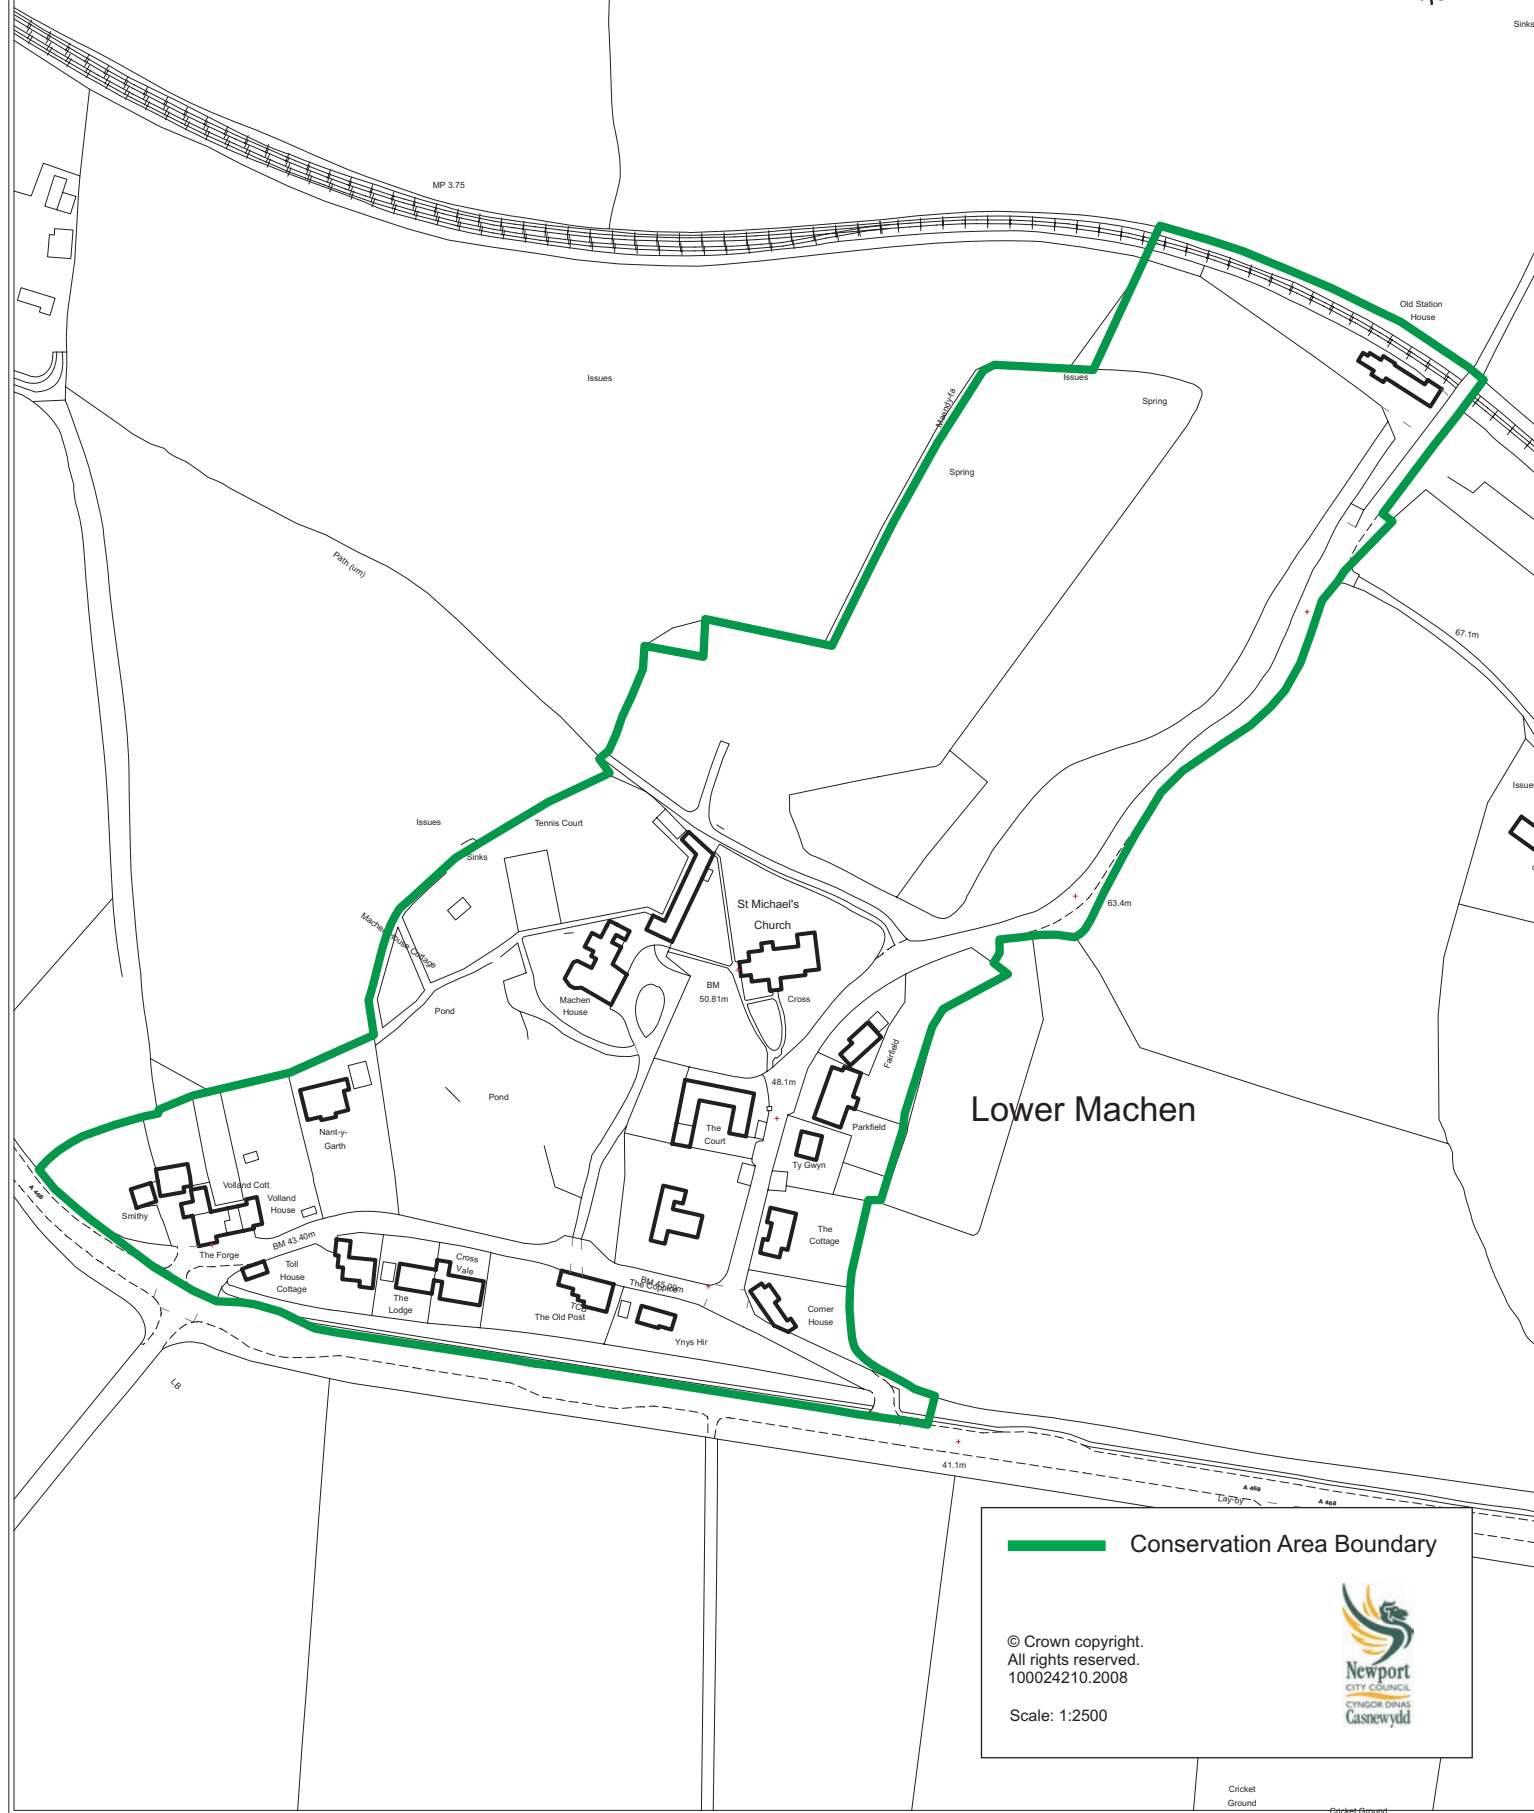

Lower Machen Conservation Area

 Conservation Area Boundary

© Crown copyright.
All rights reserved.
100024210.2008

Scale: 1:2500

Newport
CITY COUNCIL
CYNGOR DDINAS
Casnewydd