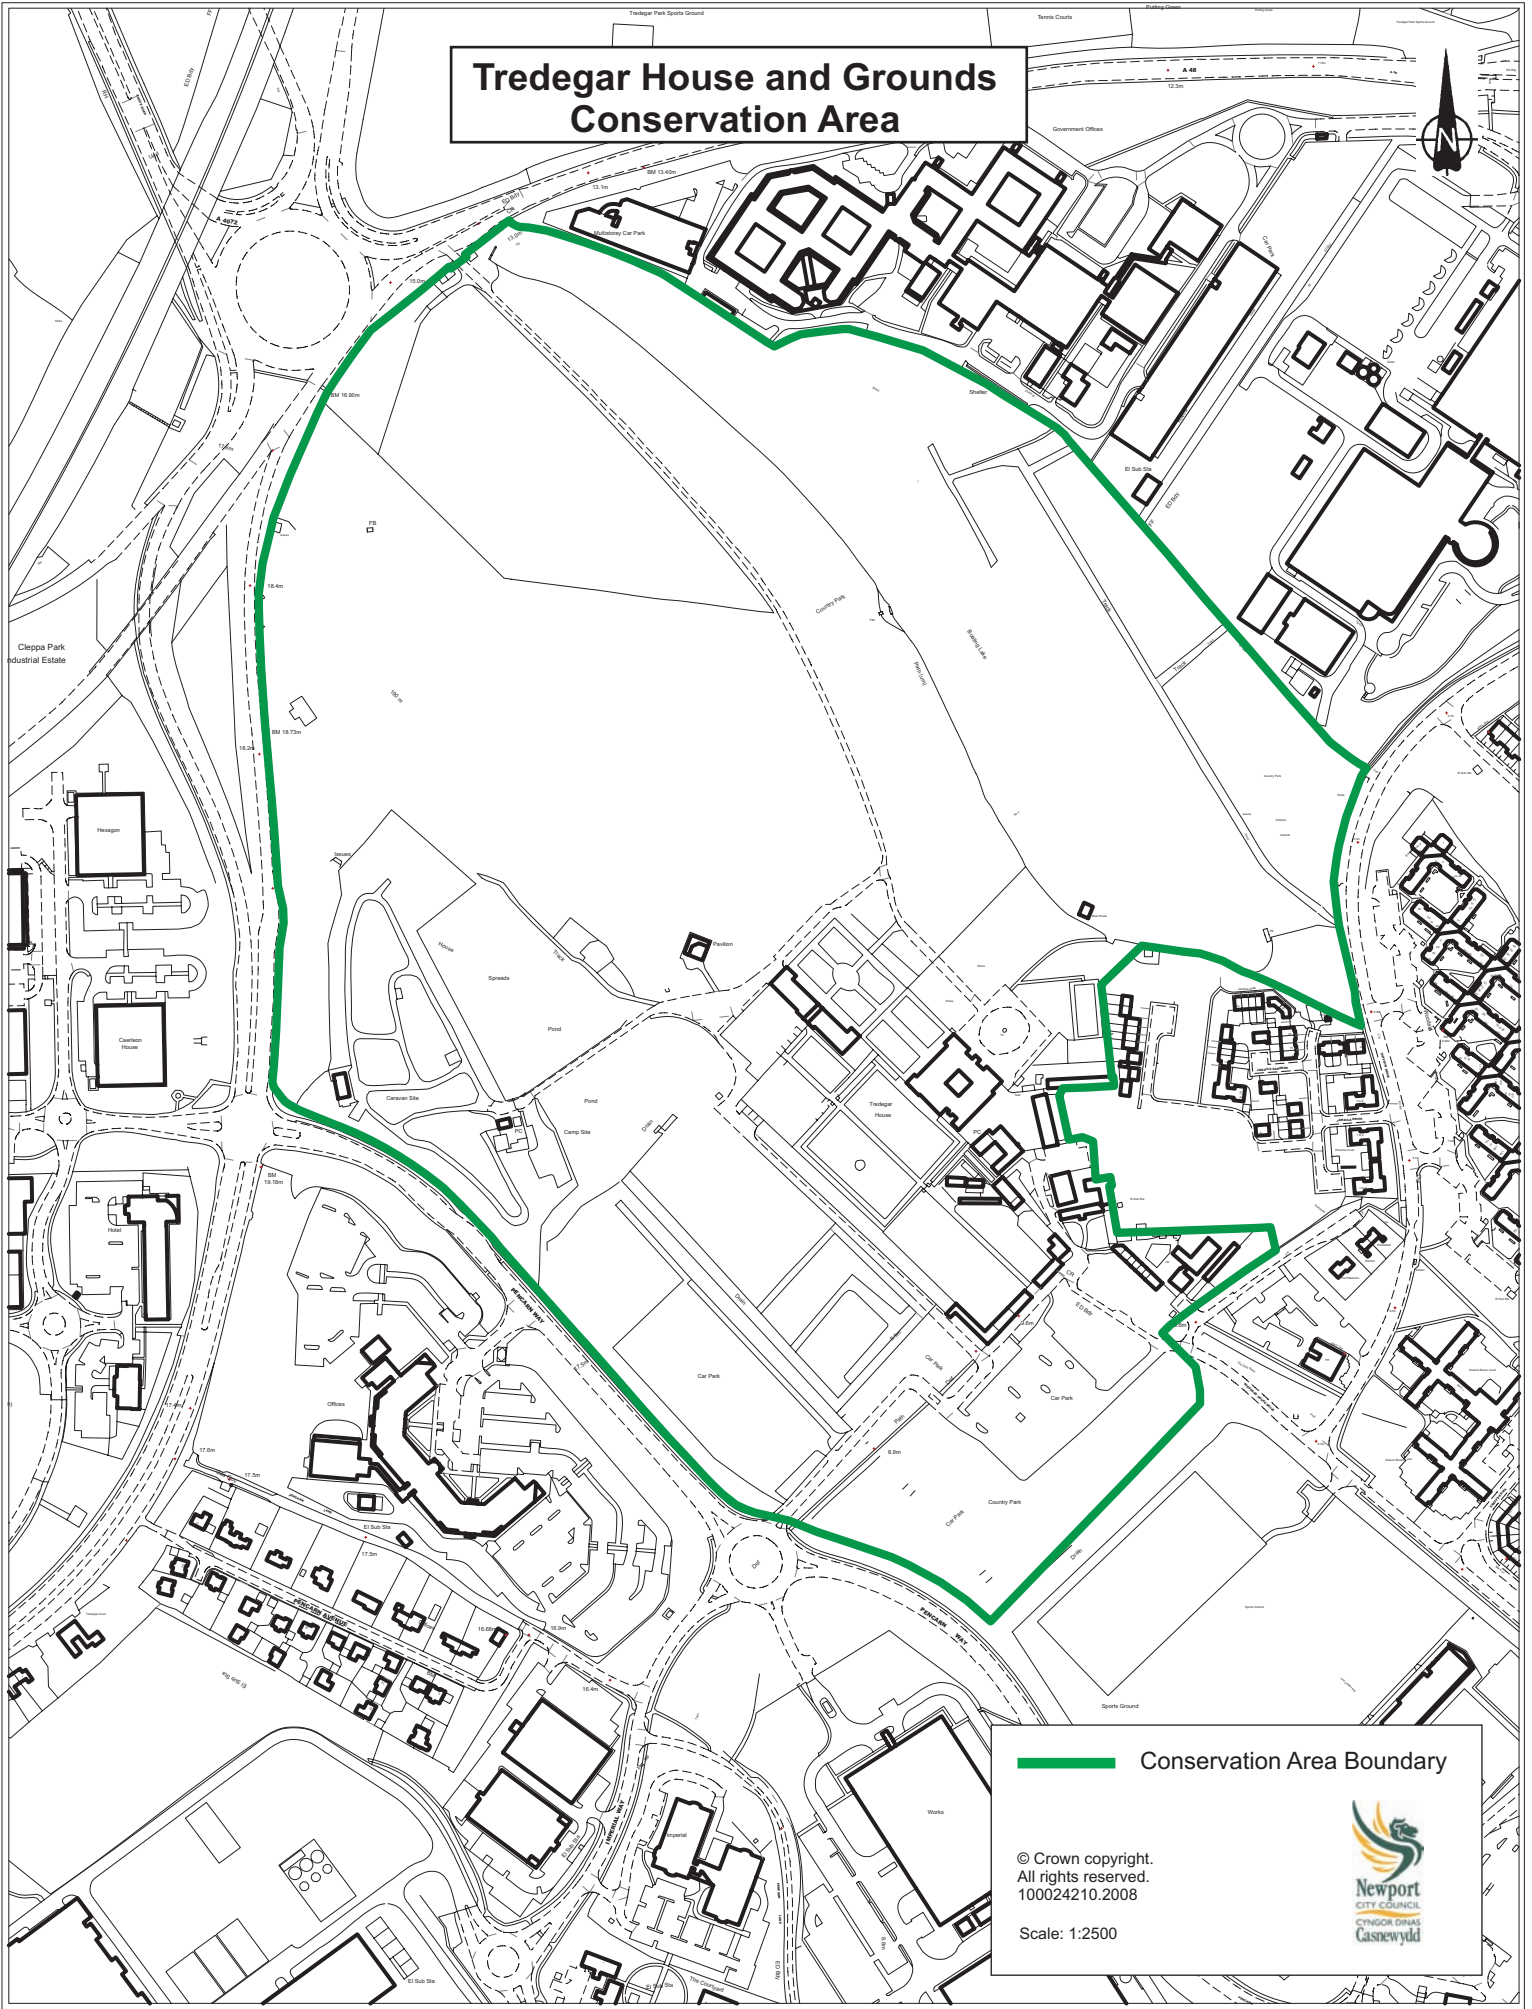

# Tredegar House and Grounds Conservation Area

— Conservation Area Boundary

© Crown copyright.  
All rights reserved.  
100024210.2008

Scale: 1:2500